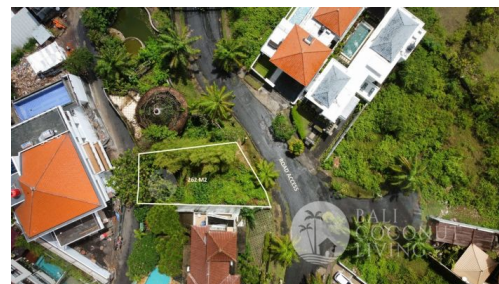

262 Sqm for sale, Land - Land | L003-0340

**Location**

Nusa Dua

Land Size

262 m²

Detail

ID : L003-0340

Type : Land

Location : Nusa Dua

Land Size: 262 m²

Description

Land for sale

Surface Land: 2,62 are (262 sqm)

Price per are: IDR 600,000,000

Total price: IDR 1,572,000,000

Location: Nusa Dua