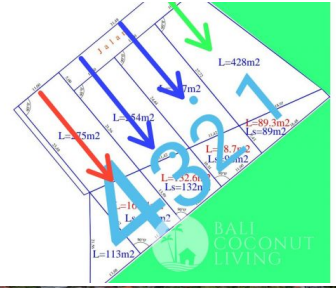

2033 Sqm, Land for sale - Land | L001-0330

Location

Umalas

Land Size

2033 m²

Detail

ID : L001-0330

Type : Land

Location : Umalas

Land Size: 2033 m²

Description

Surface Land: 20,33 are (2033 sqm)
Price per are: IDR 1,100,000,000
Total price: IDR 22,363,000,000
Location: Umalas

The following prices are available for 10 are or smaller land sizes:

***Land 10 are (1000 sqm):

*Land no 1 & no 2 (the green & blue arrow/rice field view):

Price per are: IDR 1,300,000,000

Total price: IDR 13,000,000,000

*Land no 3 & 4 (the blue & red arrow):

Price per are: IDR 1,100,000,000

Total price: IDR 11,000,000,000

***Smaller land sizes:

*Land no 1 (the green arrow): 5,17 are (517 sqm)

Price per are: IDR 1,400,000,000

Total price: IDR 7,238,000,000

*Land no 2 (the blue arrow): 3,85 are (385 sqm)