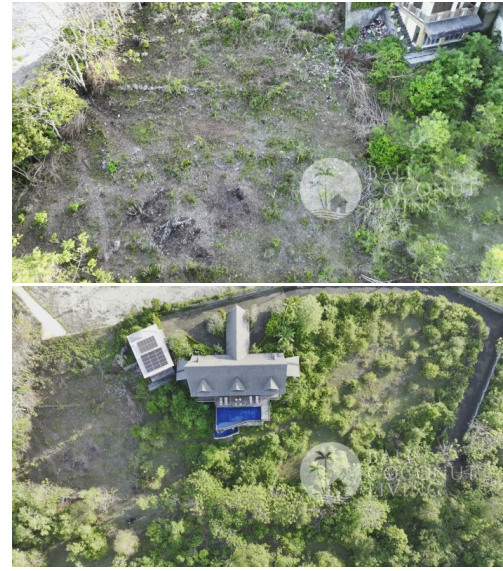

## 16.5 Are, Land for Sale - Land | L003-0144

**Location**

Nusa Dua

**Land Size**1650 m<sup>2</sup>

### Detail

ID : L003-0144

Type : Land

Location : Nusa Dua

Land Size: 1650 m<sup>2</sup>

### Description

Land for sale/freehold

Surface Land: 16.5 are (1650 sqm)

Location: Hill Top-Nusa Dua

Price per are: IDR 465.000.000/are

Total price: IDR 7.672.500.000

OR

Leasehold for 25 years