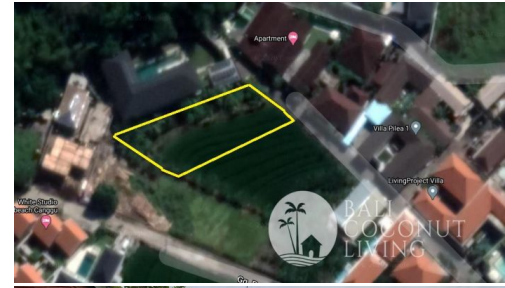

10 Are Land For Lease - Land | L005-0121

**Location**

Padang Linjong, Canggu

Land Size

1000 m²

Detail

ID : L005-0121

Type : Land

Location : Padang Linjong, Canggu

Land Size: 1000 m²

Description

Land for lease 10 years minimum

Surface Land: 10 are (1000 sqm)

Location: Padang Linjong-Canggu

Price IDR 35,000,000 /are/year

Total price for 10 years: IDR 3,500,000,000